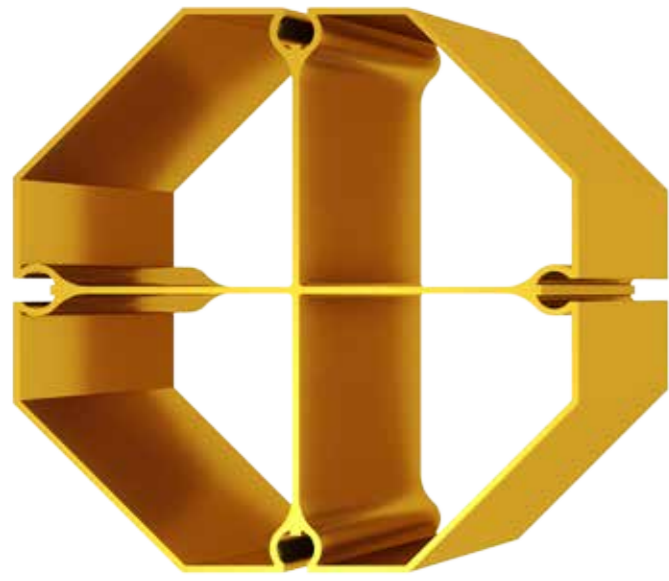

SWISS SCREEN 1