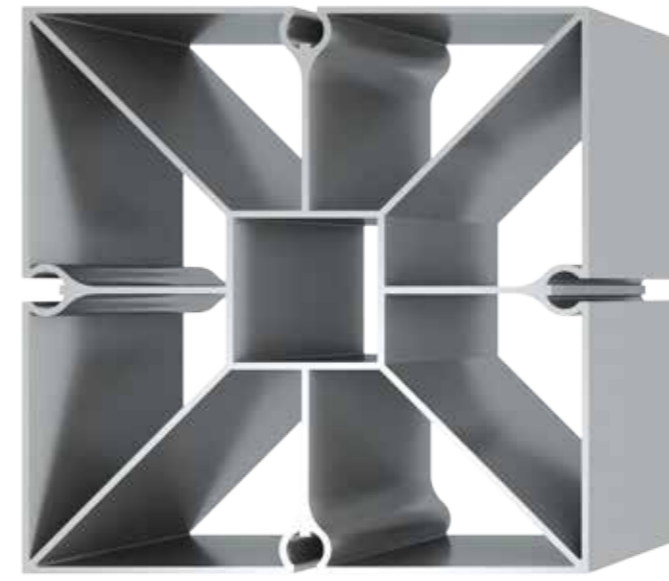

SWISS SCREEN 3